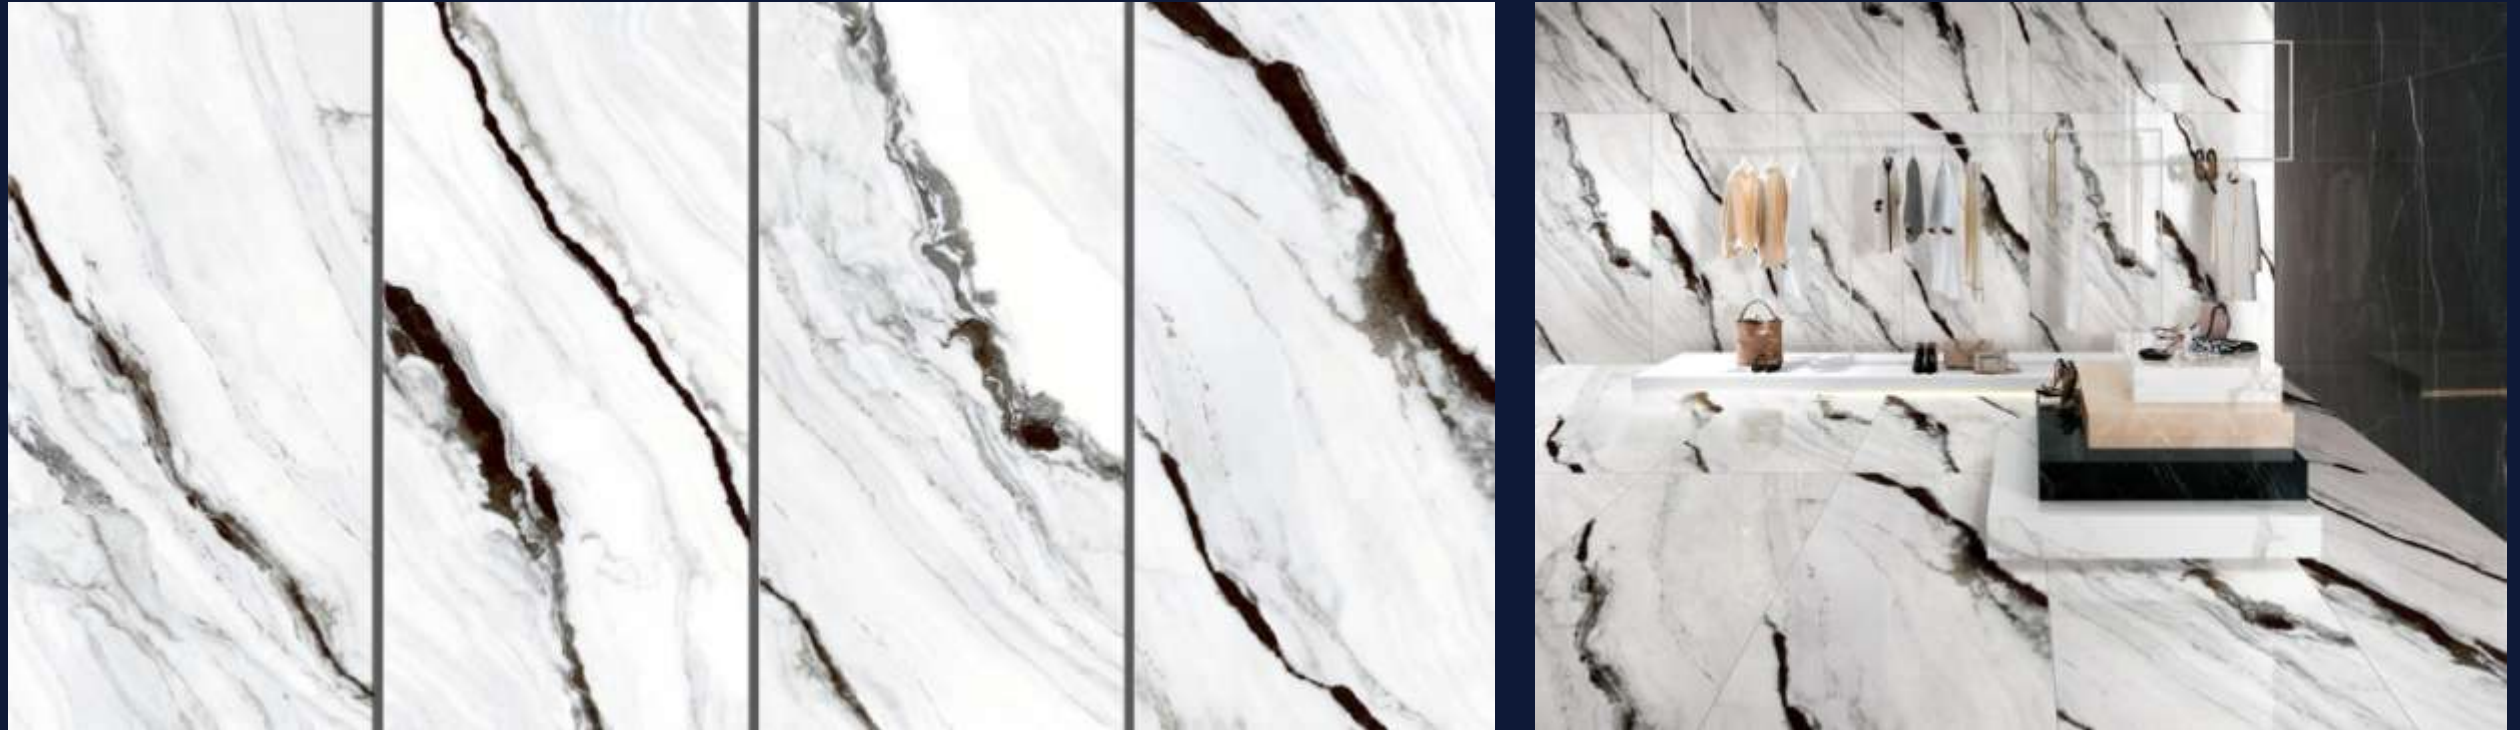

FULL POLISHED GLAZED PORCELAIN TILE

SIZE:750*1500mm

F15703 (4 faces)