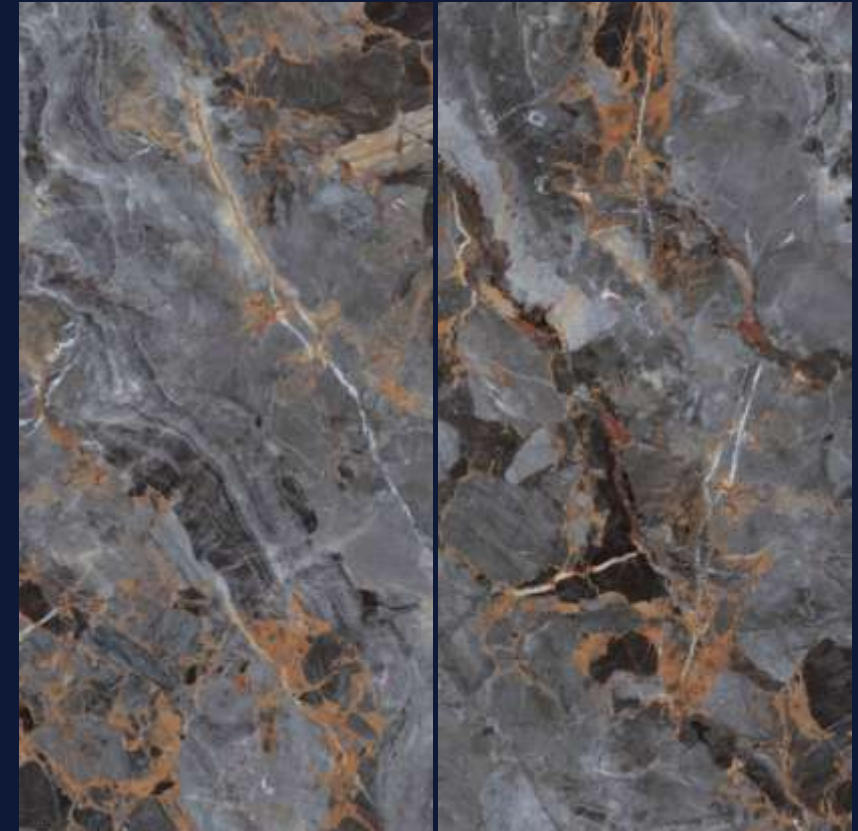

TB918020 (2 faces)